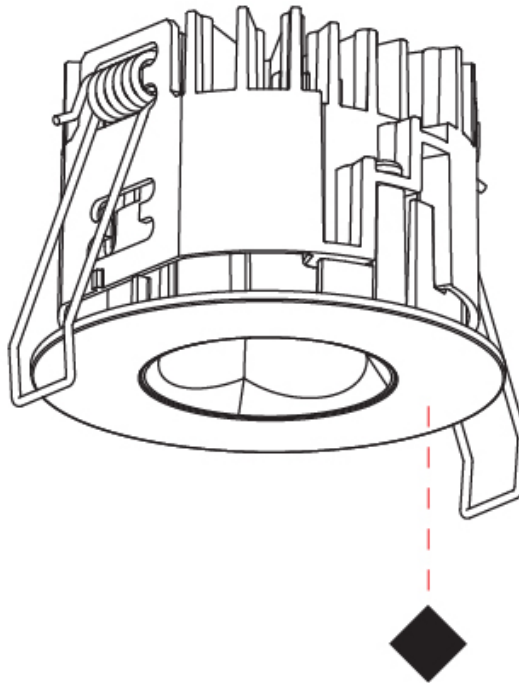

OIKO PRO ROUND FIXED RECESSED

A35868-

PROJECT

TYPE

SPECIFIER

QUANTITY

DATE