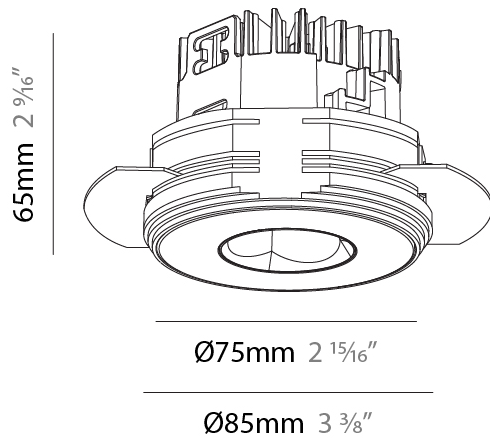

GENERAL

Series: Oiko Pro Round
Subseries: Oiko Pro Round Fixed
Brand: Prolicht
Division: Architectural
Mounting Type: Trimless
Mounting Location: Ceiling
Subcategory: Downlight

PHYSICAL

Shape: Round
Diameter (mm): 75
Diameter (in): 2 ¹⁵/₁₆
Height (mm): 65
Height (in): 2 ⁹/₁₆
Ceiling Thickness (mm): 10 / 12.5 / 15 / 25
Ceiling Thickness (in): 3/8 or 1/2 or 9/16 or 1
Min. Recessing Depth (mm): 70
Min. Recessing Depth (in): 2 ³/₄
Light Distribution: Direct
Diffuser: Lens Pack - Spread Lens / Linear Spread Lens / Honeycomb Louver
Fixture Finish: SSR / BKV / CWI / CRY / HAB / UFT / ITA / RUA / FTG / MYG / LOD / PUS / FRO / FUP / KIA / POP / BLS / SPG / MEY / GOH / GUM / CHC / COM / ABZ / JAG / OBR / MOS / ROR
Fixture Material: Aluminum Die Cast
Cut-out Measurements: 86mm / 2 11/16" Diameter

ELECTRICAL

Lamp Type: LED (Zhaga Standard)
Input Wattage (W): 14
Total Output Wattage (W): 12.7
Dimming: Dali Dimming
Driver Included: No
Driver Location: Recessed Housing
Driver Type: Constant Current - Universal (120Vac only for DALI driver)
Driver Class: Class 2
Input Voltage (V): 120 - 277
Constant Current (MA): 700

LED

Color Temperature (°K): 2700-6500 Tunable White
Max. Delivered Lumen (lm): 1129
Nominal Lumen (lm): 1460
CRI: >90 CRI
Lamp Life (hrs): 50000
Special LEDs offerings: Tunable White

OPTICAL

Reflector°: 36
Adjustability: Fixed

RATINGS AND CERTIFICATIONS

Certified By: Certified for North American Standards
IP rating: IP20